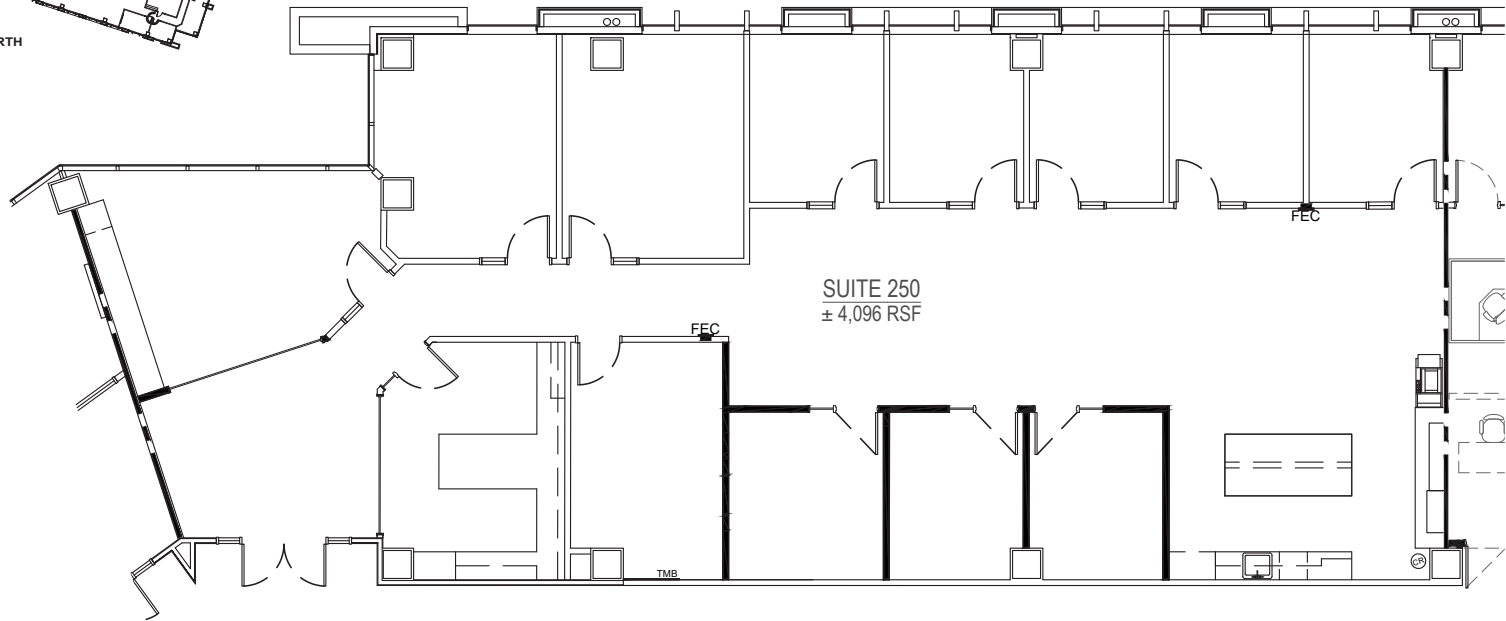

PINNACLE101

17851 N 85th Street • Scottsdale, AZ 85255

SUITE 250 | ±4,096 SF

SECOND FLOOR

SPEC SUITE